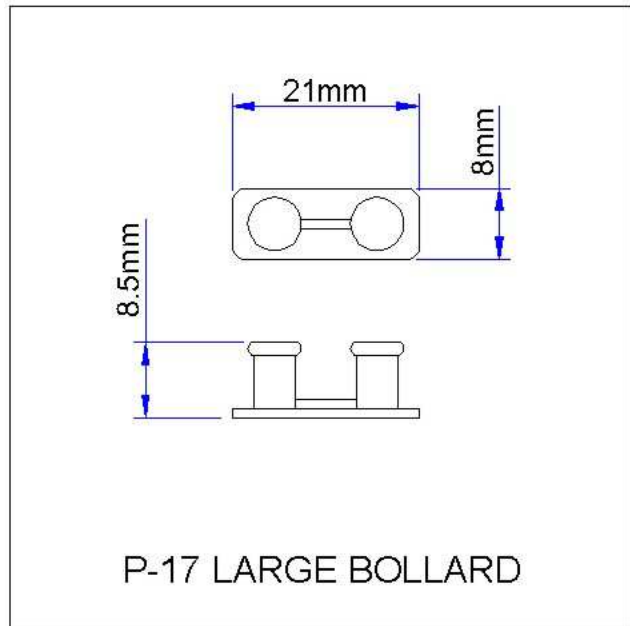

Reade Models Product Data Sheet

P-17 Large Bollard

P-17 Large Bollard

Fitting Dimensions

P-17 Large Bollard	
Material:	High Impact Polystyrene.
Colour:	Grey
Warning:	Product <i>may</i> contain Bisphenol 'A' – DO NOT INGEST
	Keep away from small children – danger of choking if swallowed.
	Flammable.
Solvent:	Any quality Poly Cement.