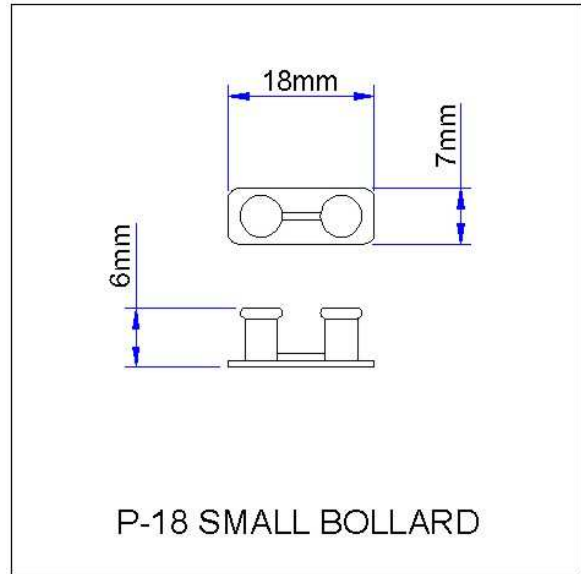

### P-18 Small Bollard

P-18 Small Bollard

Fitting Dimensions

P-18 Small Bollard	
Material:	High Impact Polystyrene.
Colour:	Grey
Warning:	Product <i>may</i> contain Bisphenol 'A' – DO NOT INGEST
	Keep away from small children – danger of choking if swallowed.
	Flammable.
Solvent:	Any quality Poly Cement.