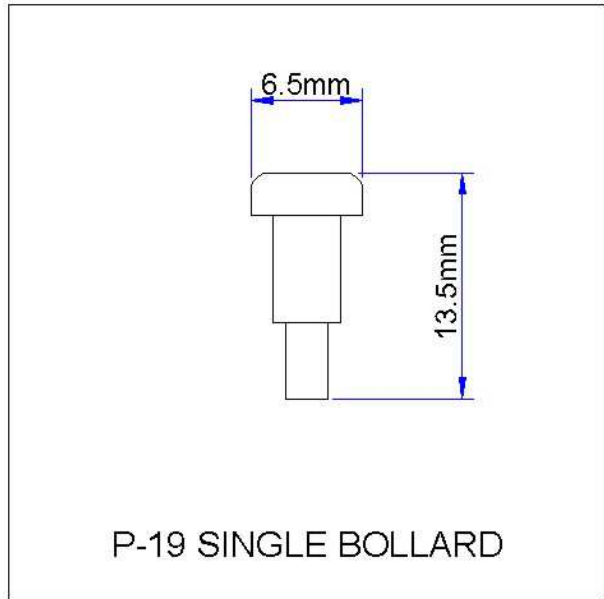

Reade Models Product Data Sheet

P-19 Single Bollard

P-19 Single Bollard

Fitting Dimensions

P-19 Single Bollard	
Material:	High Impact Polystyrene.
Colour:	Grey
Warning:	Product <i>may</i> contain Bisphenol 'A' – DO NOT INGEST
	Keep away from small children – danger of choking if swallowed.
	Flammable.
Solvent:	Any quality Poly Cement.