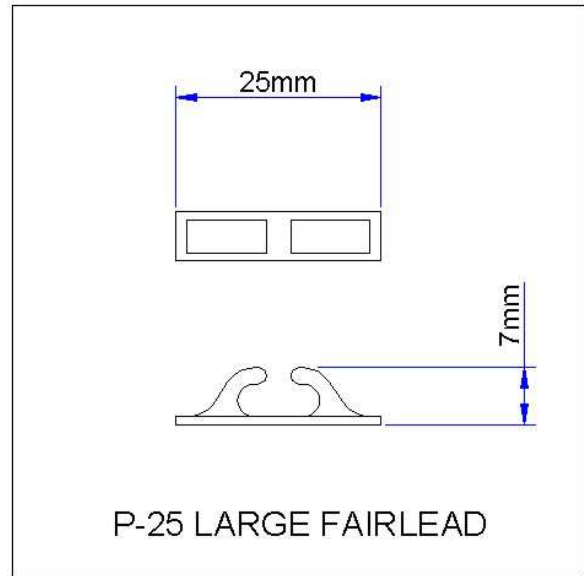

## P-25 Large Fairlead

P-25 Large Fairlead

Fitting Dimensions

P-25 Large Fairlead	
Material:	High Impact Polystyrene.
Colour:	Grey
Warning:	Product <i>may</i> contain Bisphenol 'A' – DO NOT INGEST
	Keep away from small children – danger of choking if swallowed.
	Flammable.
Solvent:	Any quality Poly Cement.