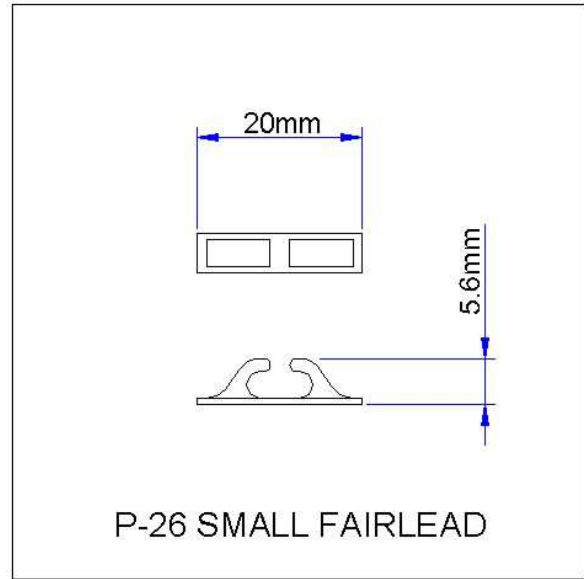

Reade Models Product Data Sheet

P-26 Small Fairlead

P-26 Small Fairlead

Fitting Dimensions

P-26 Small Fairlead	
Material:	High Impact Polystyrene.
Colour:	Grey
Warning:	Product <i>may</i> contain Bisphenol 'A' – DO NOT INGEST
	Keep away from small children – danger of choking if swallowed.
	Flammable.
Solvent:	Any quality Poly Cement.