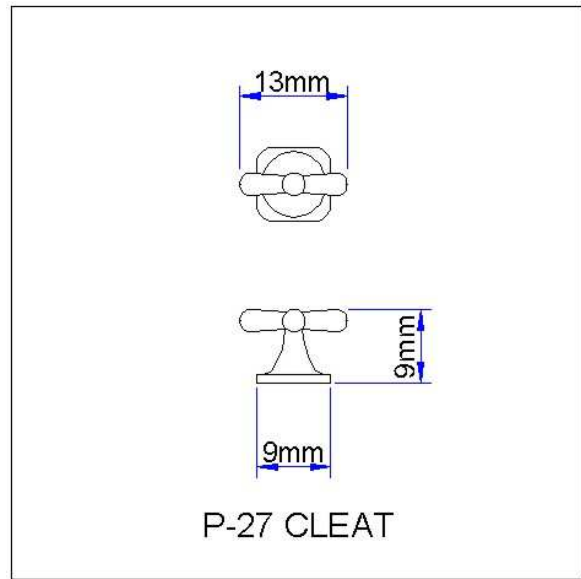

## P-27 Cleat

P-27 Cleat

Fitting Dimensions

P-27 Cleat	
Material:	High Impact Polystyrene.
Colour:	Grey
Warning:	Product <i>may</i> contain Bisphenol 'A' – DO NOT INGEST
	Keep away from small children – danger of choking if swallowed.
	Flammable.
Solvent:	Any quality Poly Cement.