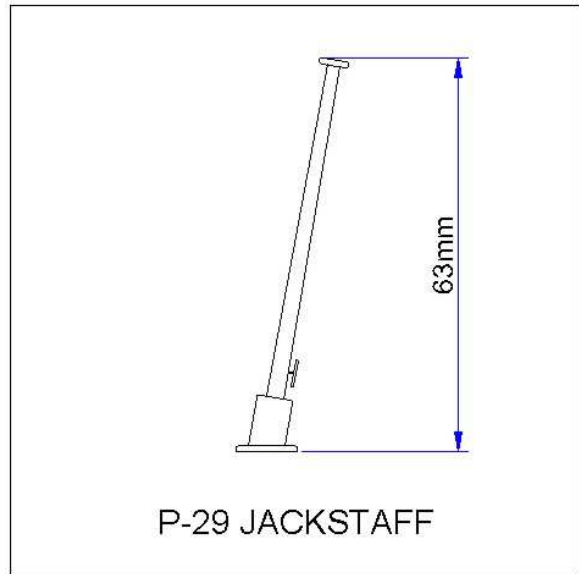

### P-29 Jackstaff

P-29 Jackstaff

Fitting Dimensions

P-29 Jackstaff	
Material:	High Impact Polystyrene.
Colour:	White with black base
Warning:	Product <i>may</i> contain Bisphenol 'A' – DO NOT INGEST
	Keep away from small children – danger of choking if swallowed.
	Flammable.
Solvent:	Any quality Poly Cement.