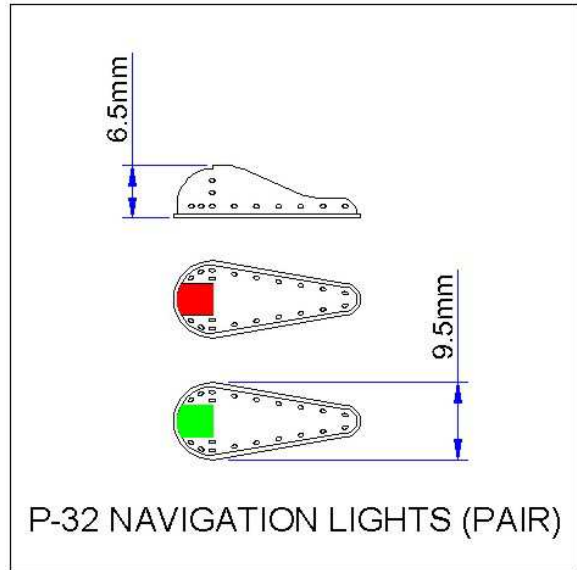

Reade Models Product Data Sheet

P-32 Navigation Lights

P-32 Navigation Lights

Fitting Dimensions

P-32 Navigation Lights	
Material:	High Impact Polystyrene.
Colour:	White with painted lenses (Humbrol)
Warning:	Product <i>may</i> contain Bisphenol 'A' – DO NOT INGEST
	Keep away from small children – danger of choking if swallowed.
	Flammable.
Solvent:	Any quality Poly Cement.