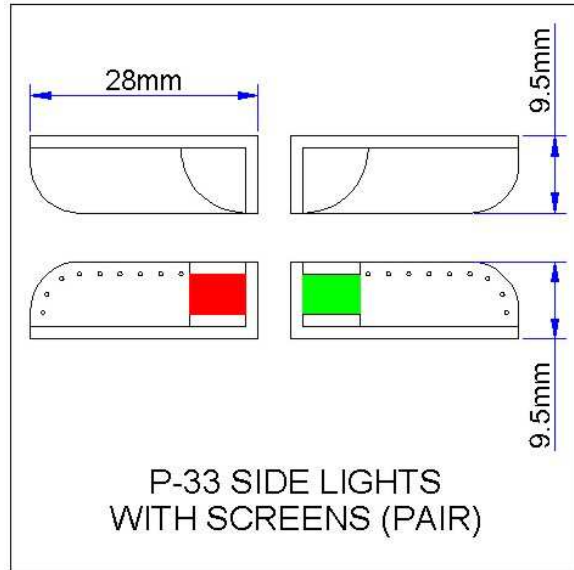

Reade Models Product Data Sheet

P-33 Side Lights With Screens

P-33 Side Lights With Screens

Fitting Dimensions

P-33 Side Lights With Screens	
Material:	High Impact Polystyrene.
Colour:	White (or grey) with painted lenses (Humbrol)
Warning:	Product <i>may</i> contain Bisphenol 'A' – DO NOT INGEST
	Keep away from small children – danger of choking if swallowed.
	Flammable.
Solvent:	Any quality Poly Cement.