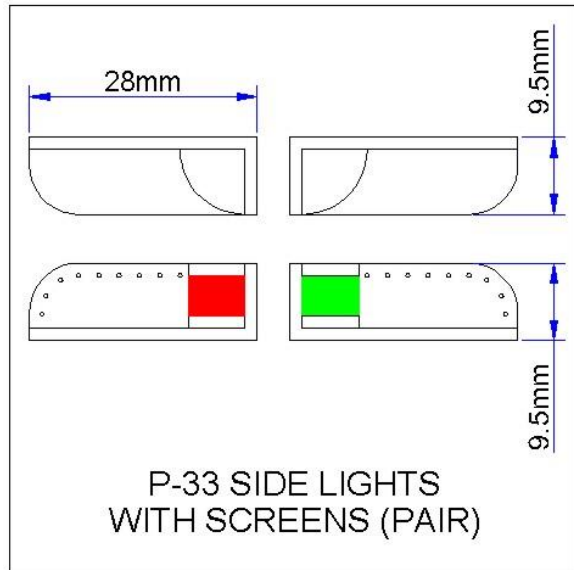

Reade Models Product Data Sheet

P-33 Side Lights With Screens

P-33 Side Lights With Screens

Fitting Dimensions

P-33 Side Lights With Screens	
Material:	High Impact Polystyrene.
Colour:	White (or grey) with Low Impact Polystyrene Lenses (Red & Green)
Warning:	Product <i>may</i> contain Bisphenol 'A' – DO NOT INGEST
	Keep away from small children – danger of choking if swallowed.
	Flammable.
Solvent:	Any quality Poly Cement.