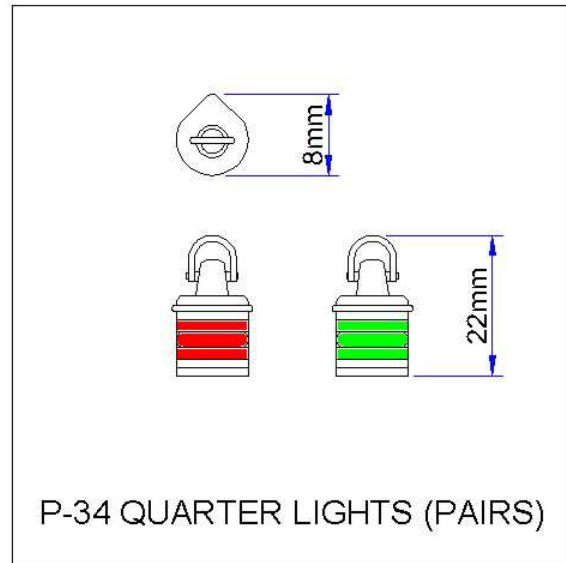

Reade Models Product Data Sheet

P-34 Quarter Lights

P-34 Quarter Lights

Fitting Dimensions

P-34 Quarter Lights	
Material:	High Impact Polystyrene.
Colour:	White (or grey) with moulded lenses
Warning:	Product <i>may</i> contain Bisphenol 'A' – DO NOT INGEST
	Keep away from small children – danger of choking if swallowed.
	Flammable.
Solvent:	Any quality Poly Cement.