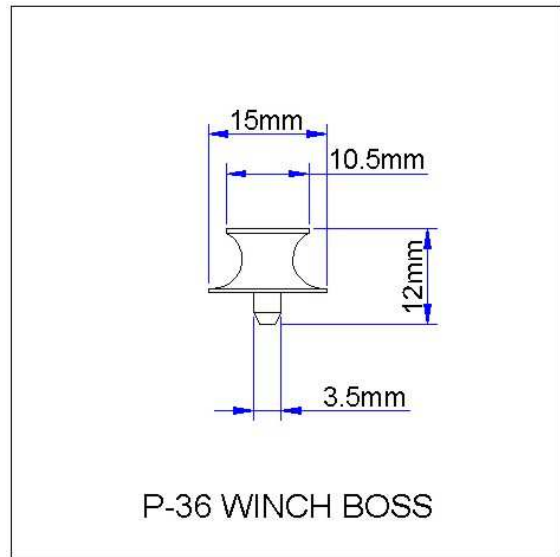

## P-36 Winch Boss

P-36 Winch Boss

Fitting Dimensions

P-36 Winch Boss	
Material:	High Impact Polystyrene.
Colour:	Grey
Warning:	Product <i>may</i> contain Bisphenol 'A' – DO NOT INGEST
	Keep away from small children – danger of choking if swallowed.
	Flammable.
Solvent:	Any quality Poly Cement.