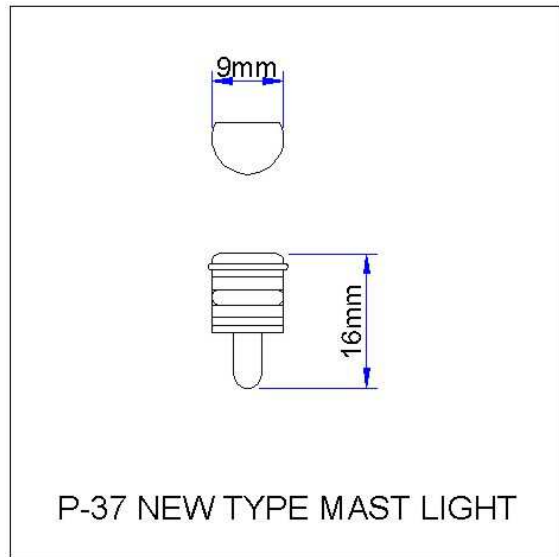

Reade Models Product Data Sheet

P-37 Mast Light (Electric Type)

P-37 Mast Light (Electric Type)

Fitting Dimensions

P-37 Mast Light (Electric Type)	
Material:	High Impact Polystyrene.
Colour:	White or Grey with clear moulded lens
Warning:	Product <i>may</i> contain Bisphenol 'A' – DO NOT INGEST
	Keep away from small children – danger of choking if swallowed.
	Flammable.
Solvent:	Any quality Poly Cement.