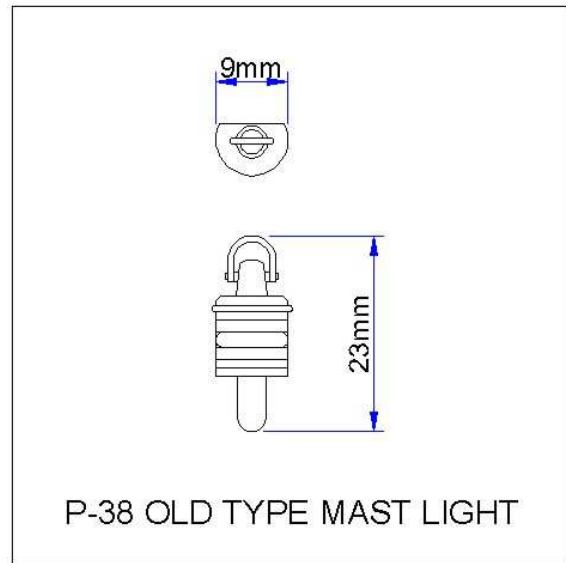

Reade Models Product Data Sheet

P-38 Mast Light (Oil Type)

P-38 Mast Light (Oil Type)

Fitting Dimensions

P-38 Mast Light (Oil Type)	
Material:	High Impact Polystyrene.
Colour:	White or Grey with clear moulded lens
Warning:	Product <i>may</i> contain Bisphenol 'A' – DO NOT INGEST
	Keep away from small children – danger of choking if swallowed.
	Flammable.
Solvent:	Any quality Poly Cement.