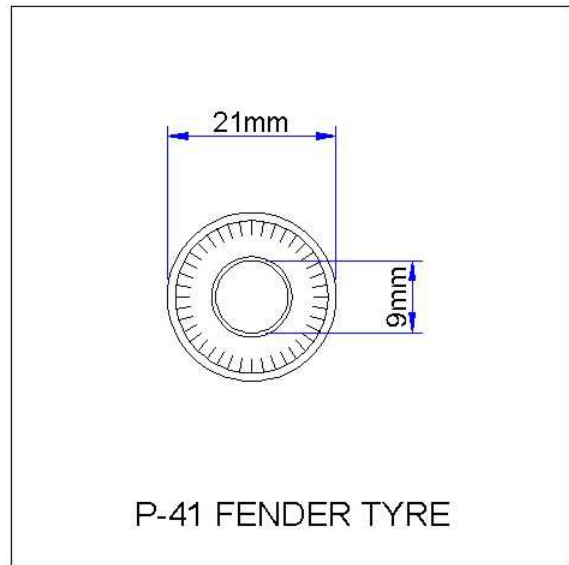

Reade Models Product Data Sheet

P-41 Fender Tyre

P-41 Fender Tyre

Fitting Dimensions

P-41 Fender Tyre	
Material:	Santoprene Rubber
Colour:	Black
Warning:	Product <i>may</i> contain Bisphenol 'A' – DO NOT INGEST
	Keep away from small children – danger of choking if swallowed.
	Flammable.
Solvent:	None