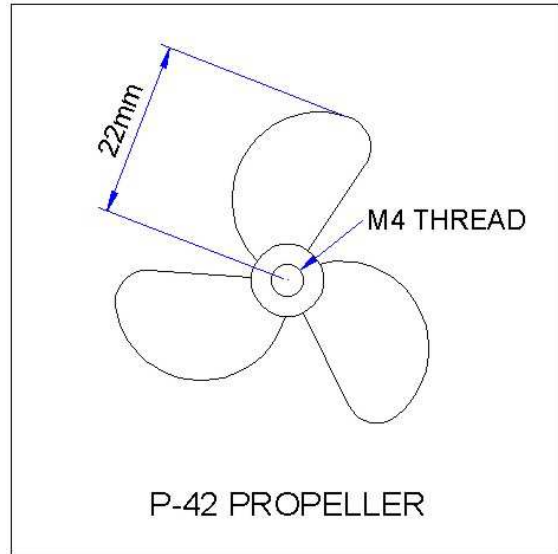

Reade Models Product Data Sheet

P-42 Propeller

P-42 Propeller

Fitting Dimensions

P-42 Propeller	
Material:	Polypropylene with M4 Brass Insert
Colour:	Black
Warning:	Product <i>may</i> contain Bisphenol 'A' – DO NOT INGEST
	Keep away from small children – danger of choking if swallowed.
	Flammable.
Solvent:	None