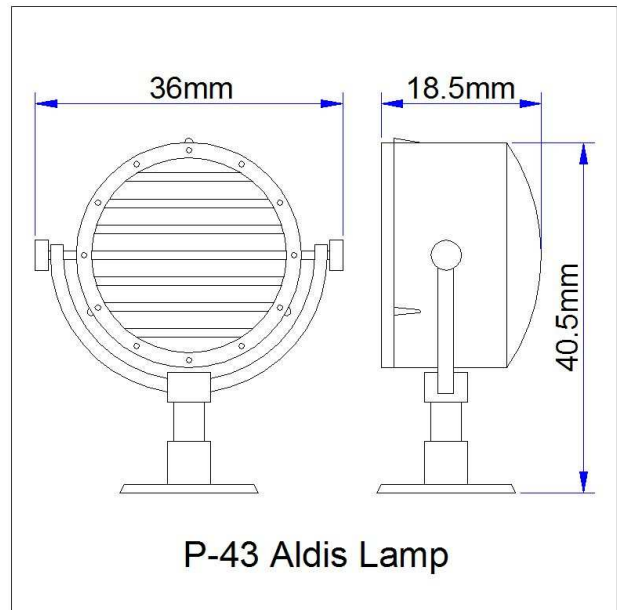

Reade Models Product Data Sheet

P-43 Aldis Lamp

P-43 Aldis Lamp

Fitting Dimensions

P-43 Aldis Lamp	
Material:	High Impact Polystyrene.
Colour:	Various Colours, white, grey, black, clear.
Warning:	Product <i>may</i> contain Bisphenol 'A' – DO NOT INGEST
	Keep away from small children – danger of choking if swallowed.
	Flammable.
Solvent:	Any quality Poly Cement.