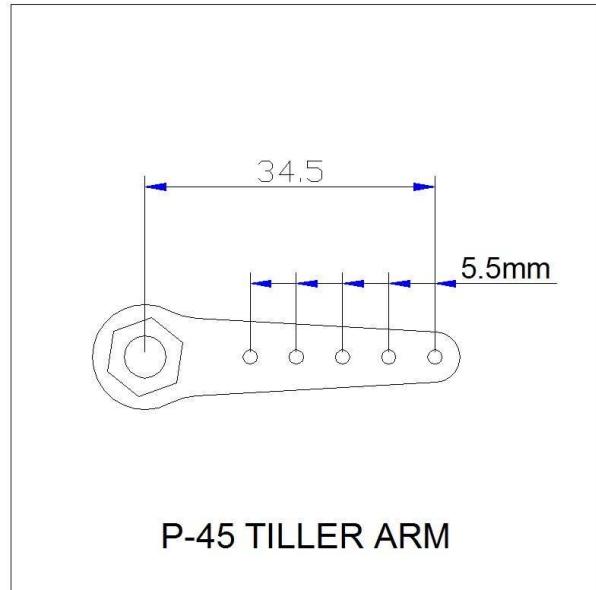

## P-45 Tiller Arm

P-45 Tiller Arm

Fitting Dimensions

P-45 Tiller Arm	
Material:	Polypropylene
Colour:	White or Black
Warning:	Product <i>may</i> contain Bisphenol 'A' – DO NOT INGEST
	Keep away from small children – danger of choking if swallowed.
	Flammable.
Solvent:	No solvents or glues for this product.